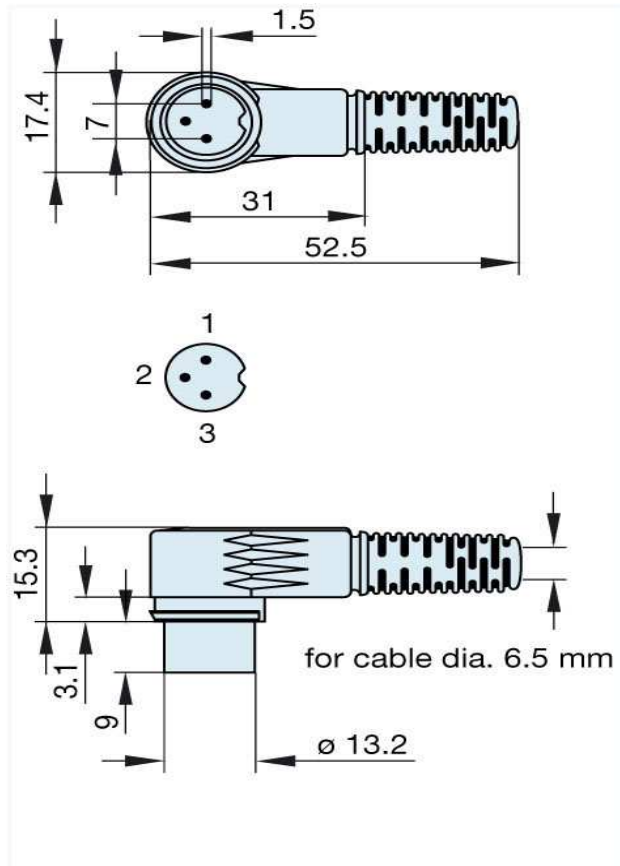

Picture
Drawing

The information published has been compiled as carefully as possible. It is subject to alteration without notice in technical as well as in price related/commercial respect.