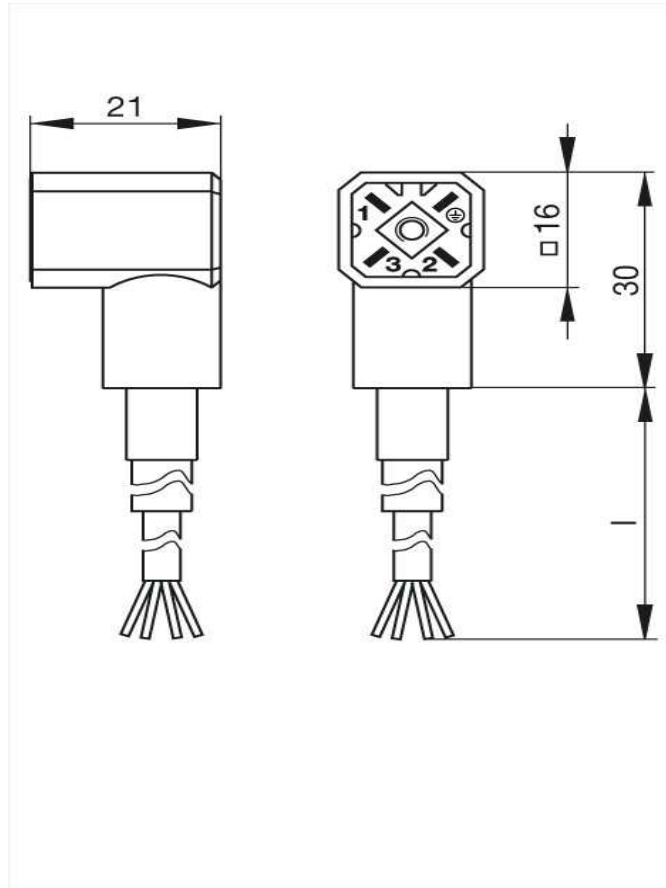

Picture
Drawing

The information published has been compiled as carefully as possible. It is subject to alteration without notice in technical as well as in price related/commercial respect.