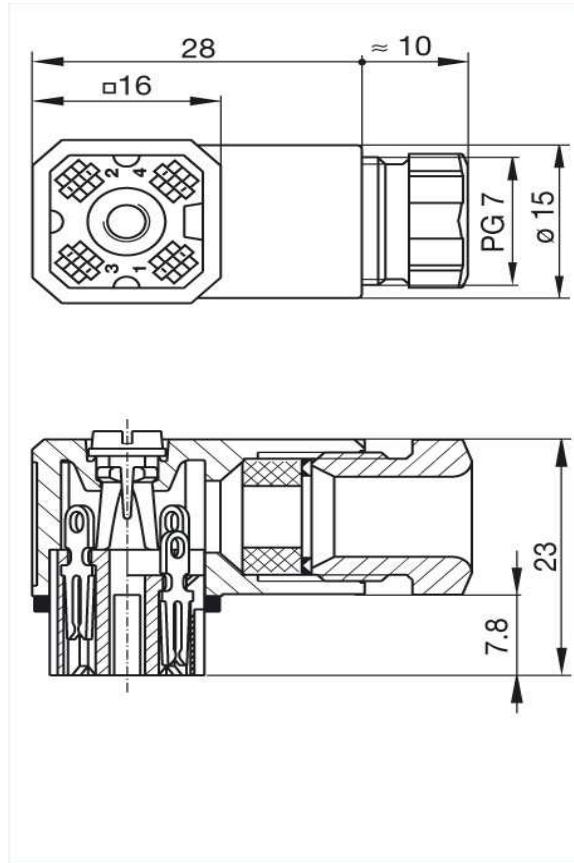

Picture
Drawing

The information published has been compiled as carefully as possible. It is subject to alteration without notice in technical as well as in price related/commercial respect.