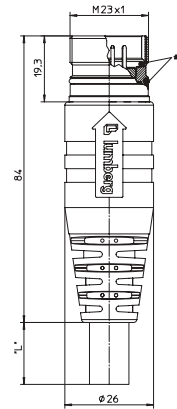

M23-Round-Plug Connector, Single-Ended Cordsets

RSUF | RKU | RKUE

12- and 19-Poles

M23 cordsets, single ended, male straight connector, 12- and 19-poles with threaded joint, external threads and molded cable.

RSUF

M23 cordsets, single ended, female straight connector, 12- and 19-poles with threaded joint, internal threads and molded cable.

RKU/RKUE

Pin Assignments

M23 - Male / Female

12 poles

- 1 = white
- 2 = green
- 3 = yellow
- 4 = grey
- 5 = grey/pink
- 6 = red/blue
- 7 = white/green
- 8 = brown/green
- 9 = blue
- 10 = blue
- 11 = brown
- 12 = yellow/green