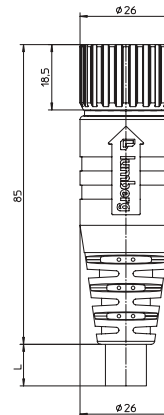

M23-Round-Plug Connector, Single-Ended Cordsets

RSUF | RKU | RKUE

12- and 19-Poles

M23 cordsets, single ended, male straight connector, 12- and 19-poles with threaded joint, external threads and molded cable.

RSUF

M23 cordsets, single ended, female straight connector, 12- and 19-poles with threaded joint, internal threads and molded cable.

RKU/RKUE

Pin Assignments

M23 - Male / Female

12 poles

- 1 = white
- 2 = green
- 3 = yellow
- 4 = grey
- 5 = grey/pink
- 6 = red/blue
- 7 = white/green
- 8 = brown/green
- 9 = blue
- 10 = blue
- 11 = brown
- 12 = yellow/green