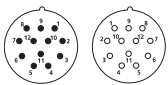

RSUF

M23 cordsets, single ended, female straight connector, 12- and 19-poles with threaded joint, internal threads and molded cable.

RKU/RKUE

Pin Assignments

M23 - Male / Female

12 poles

- 1 = white
- 2 = green
- 3 = yellow
- 4 = grey
- 5 = grey/pink
- 6 = red/blue
- 7 = white/green
- 8 = brown/green
- 9 = blue
- 10 = blue
- 11 = brown
- 12 = yellow/green

19 poles

- 1 = violet
- 2 = red
- 3 = grey
- 4 = red/blue
- 5 = green
- 6 = blue
- 7 = grey/pink
- 8 = white/green
- 9 = white/yellow
- 10 = white/grey
- 11 = black
- 12 = yellow/green
- 13 = yellow/brown
- 14 = brown/green
- 15 = white
- 16 = yellow
- 17 = pink
- 18 = grey/brown
- 19 = brown