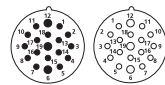

RSUF

M23 cordsets, single ended, female straight connector, 12- and 19-poles with threaded joint, internal threads and molded cable.

RKU/RKUE

Pin Assignments

M23 - Male / Female

12 poles

- 1 = white
- 2 = green
- 3 = yellow
- 4 = grey
- 5 = grey/pink
- 6 = red/blue
- 7 = white/green
- 8 = brown/green
- 9 = blue
- 10 = blue
- 11 = brown
- 12 = yellow/green

19 poles

- 1 = violet
- 2 = red
- 3 = grey
- 4 = red/blue
- 5 = green
- 6 = blue
- 7 = grey/pink
- 8 = white/green
- 9 = white/yellow
- 10 = white/grey
- 11 = black
- 12 = yellow/green
- 13 = yellow/brown
- 14 = brown/green
- 15 = white
- 16 = yellow
- 17 = pink
- 18 = grey/brown
- 19 = brown