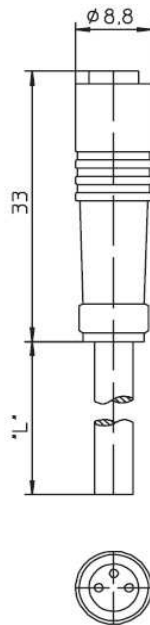

Product information
RKM - RKM 4-07/5 M
11285

Name	
	
	Cordsets, single-ended, for actuator/sensors and distribution boxes, M8 female connector, straight, with snap-in joint and molded cable, 4 poles, PVC jacket, orange, 5 meters.
Delivery informations	
Availability	available
Product description	
Type	RKM 4-07/5 M
Order No.	11285
Description	Cordsets, single-ended, for actuator/sensors and distribution boxes, M8 female connector, straight, with snap-in joint and molded cable, 4 poles, PVC jacket, orange, 5 meters.
Note	The application of these products in harsh environments should always be checked before use.
Number of contacts	4
Color of housing	black translucent
Classification	
Belden brand	Lumberg-Automation
Mechanical data	
Type of plug-in contact	Female connector
Design of housing	straight
Thread	M8
Design of electrical connection	connector M8
LED display present	✘
Environmental conditions	
Environmental temperature	-40 °C ... 90 °C
Degree of protection (IP), mounted	IP65
Pollution degree	3
Materials	
Housing material / Molded body	TPU
Contact bearer material	PA/TPU
Contact material	CuZn
Contact material - Surface refinement	pre-nickel and 0.8 microns gold-plated
Knurled screw / nut material	CuZn, nickel-plated
Electrical data	
Contact resistance	≤ 5 mΩ
Rated current I _n	4 A at 40°C
Nominal voltage	30 V
Rated voltage	36 V
Test voltage	0.8 kV eff./60 s
Insulation resistance	> 1 GΩ
Approvals	
Approvals	UL
Cable	
Cable length	5 m
Cable number	07
Cable description	Sensor connecting cable

Picture

Drawing

**4-polig
4 poles**

- 1 = braun / brown
- 2 = weiß / white
- 3 = blau / blue
- 4 = schwarz / black