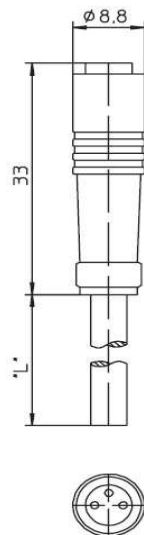

Product information
RKM - RKM 4-225/2 M
44584

Name	
	RKM
	
	Cordsets, single-ended, for actuator/sensors and distribution boxes, M8 female connector, straight, with snap-in joint and molded cable, 4 poles, PUR jacket, halogen free, black, 2 meters.
Delivery informations	
Availability	available
Product description	
Type	RKM 4-225/2 M
Order No.	44584
Description	Cordsets, single-ended, for actuator/sensors and distribution boxes, M8 female connector, straight, with snap-in joint and molded cable, 4 poles, PUR jacket, halogen free, black, 2 meters.
Note	The application of these products in harsh environments should always be checked before use.
Number of contacts	4
Color of housing	black translucent
Product characteristics	Drag chains, Oil resistance
Classification	
Belden brand	Lumberg-Automation
Mechanical data	
Type of plug-in contact	Female connector
Design of housing	straight
Thread	M8
Design of electrical connection	connector M8
LED display present	✘
Environmental conditions	
Environmental temperature	-40 °C ... 90 °C
Degree of protection (IP), mounted	IP65
Pollution degree	3
Materials	
Housing material / Molded body	TPU
Contact bearer material	PA/TPU
Contact material	CuZn
Contact material - Surface refinement	pre-nickeled and 0.8 microns gold-plated
Knurled screw / nut material	CuZn, nickel-plated
Electrical data	
Contact resistance	≤ 5 mΩ
Rated current In	4 A at 40°C
Nominal voltage	30 V
Rated voltage	36 V
Test voltage	0.8 kV eff./60 s
Insulation resistance	> 1 GΩ
Approvals	
Approvals	UL
Cable	
Cable length	2 m
Cable number	225

Picture

Drawing

**4-polig
4 poles**

- 1 = braun / brown
- 2 = weiß / white
- 3 = blau / blue
- 4 = schwarz / black