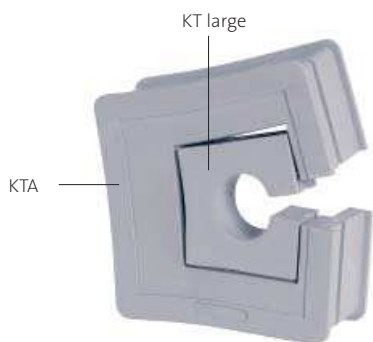

KTF

Grommets for KEL-JUMBO

1.11

| Type | Order No. | Clamping range | PU |
|--------|-----------|------------------------------|----|
| KTF 00 | 42371 | Blank grommet | 1 |
| KTA | 42370 | Adapter grommet for KT large | 1 |
| KTF 34 | 42376 | 33 - 36 mm | 1 |
| KTF 38 | 42379 | 37 - 40 mm | 1 |
| KTF 42 | 42382 | 41 - 44 mm | 1 |
| KTF 46 | 42385 | 45 - 48 mm | 1 |
| KTF 50 | 42388 | 48 - 52 mm | 1 |
| KTF 54 | 42391 | 53 - 56 mm | 1 |
| KTF 58 | 42394 | 56 - 60 mm | 1 |
| KTF 62 | 42397 | 61 - 65 mm | 1 |

Product description

The grommets KTF are suitable for cable diameters up to 65 mm.

Suitable for KEL-JUMBO cable entry frames.

Cables with a comparatively smaller diameter can be utilised with KEL-JUMBO frames by using an adapter grommet.