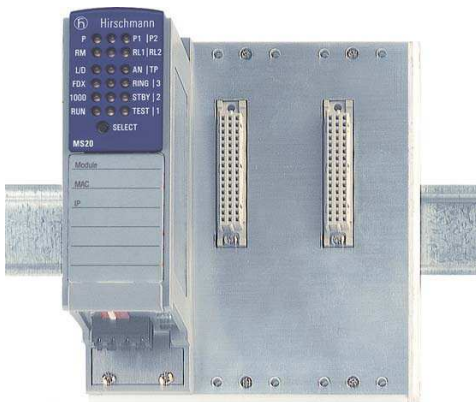

## Installation Industrial ETHERNET Switch MICE MS20/MS30

MICE MS20

MICE MS30