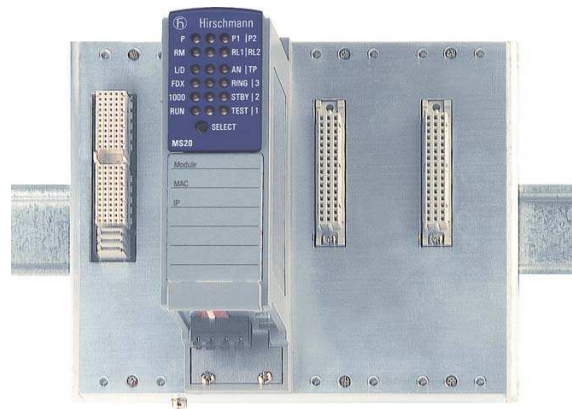

## Installation Industrial ETHERNET Switch MICE MS20/MS30

MICE MS20

MICE MS30