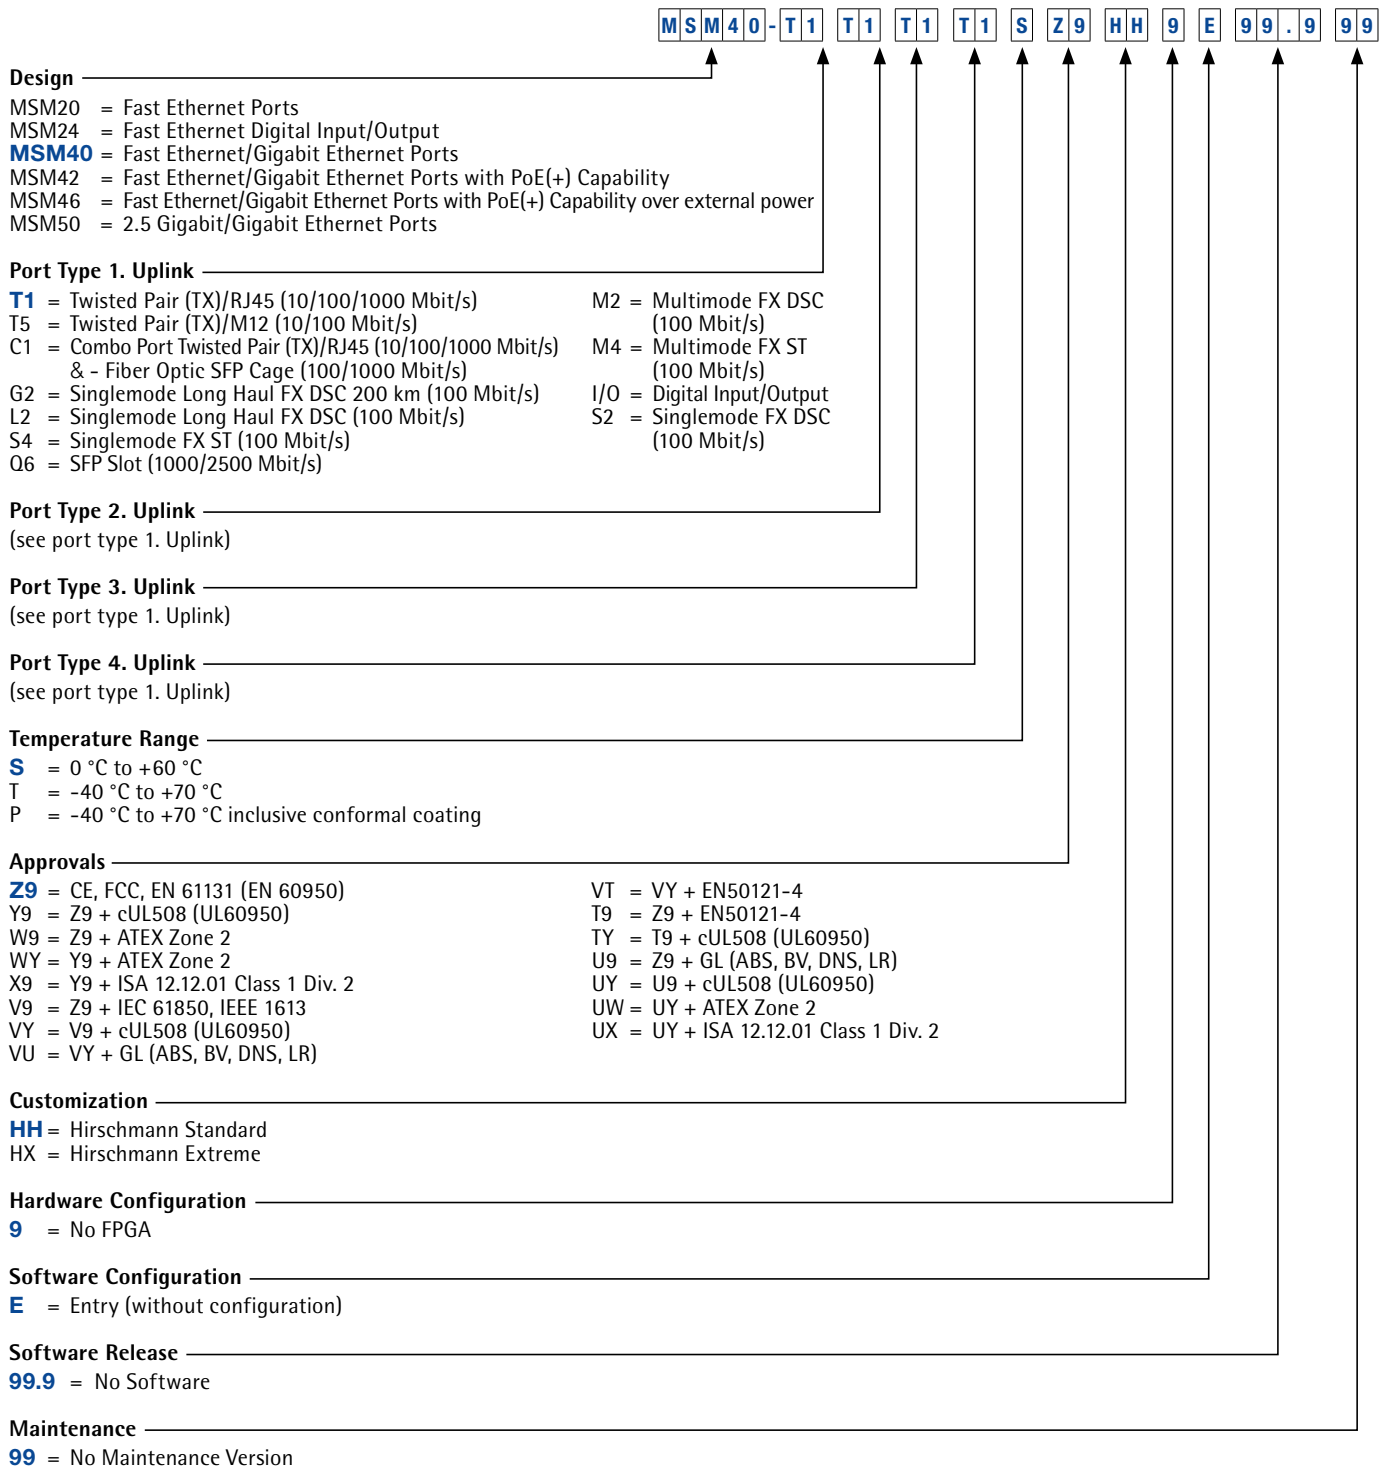

## MICE Switch Power Media Module Configurations

Fast Ethernet Ports, Fast Ethernet/Gigabit Ethernet Ports, Fast Ethernet/Gigabit Ethernet Ports with PoE+ Capability, Fast Ethernet/Gigabit Ethernet/2.5 Gigabit Ethernet Ports