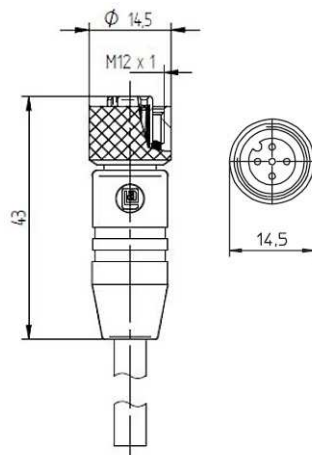

Picture
Drawing

- 1 = braun / brown
- 2 = weiß / white
- 3 = blau / blue
- 4 = schwarz / black

- 1 = braun / brown
- 2 = weiß / white
- 3 = blau / blue
- 4 = schwarz / black
- 5 = grau / grey

- 1 = weiß / white
- 2 = braun / brown
- 3 = grün / green
- 4 = gelb / yellow
- 5 = grau / grey
- 6 = rosa / pink
- 7 = blau / blue
- 8 = rot / red